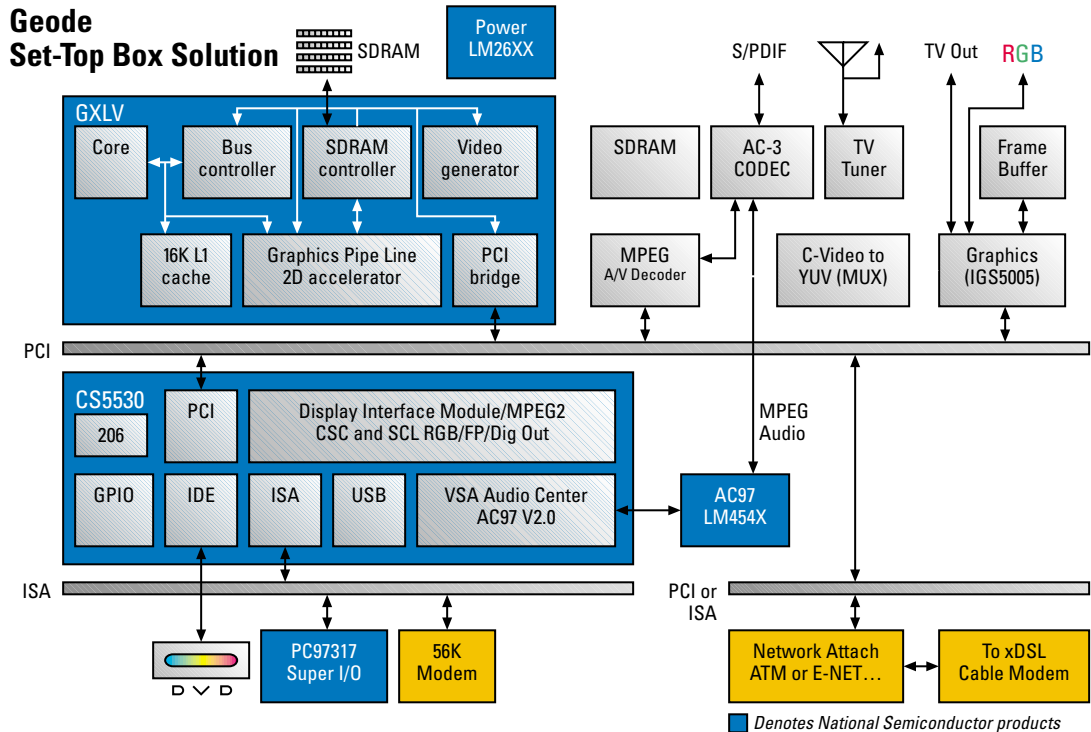

Set-Top Box

For more information about National's total system solutions for the information appliance market, visit www.national.com/ia

National Semiconductor's Total System Solutions

- **Power** — Integrated x86 processor
- **Communications** — Wireless and Ethernet
- **Management** — Power Consumption
- **User Interface** — Analog

National Semiconductor — Designing the Future

National Semiconductor is committed to delivering trend-setting, cost-effective products and platforms to drive the information appliance market. The Geode product family, featuring a wide range of silicon and system solutions, enables customers to address the needs of the emerging information appliance market — quickly and efficiently.

- *Integrated x86 processors* that leverage an extensive computing infrastructure for maximum compatibility
- *Communications technologies*, including Ethernet and wireless, to make the connection to the information superhighway

- *Power management products* to maintain ideal power consumption for the small form factors of IA devices
- *Analog technologies* that make human interface with the digital world possible, enabling a rich user experience

In leveraging its processor, mixed-signal and analog expertise, National Semiconductor is championing the emergence of next-generation access solutions designed to bring information to people — anytime, anywhere.